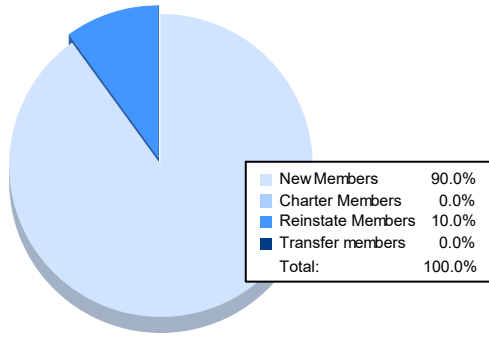

Year	New Clubs	Dropped Clubs	Gain/ Loss Clubs	New Members	Charter Members	Reinstate Members	Transfer Members	Total Member Added	Total Members Dropped	Gain/ Loss Members
2016-2017	0	0	0	79	0	5	6	90	122	-32
2017-2018	0	1	-1	74	1	6	3	84	154	-70
2018-2019	0	0	0	74	1	11	5	91	107	-16
2019-2020	0	2	-2	42	0	3	3	48	103	-55
2020-2021	0	1	-1	54	0	6	0	60	101	-41
<b>Average</b>	<b>0</b>	<b>1</b>	<b>-1</b>	<b>65</b>	<b>0</b>	<b>6</b>	<b>3</b>	<b>75</b>	<b>117</b>	<b>-43</b>

### Membership Composition June 2021 Cumulative