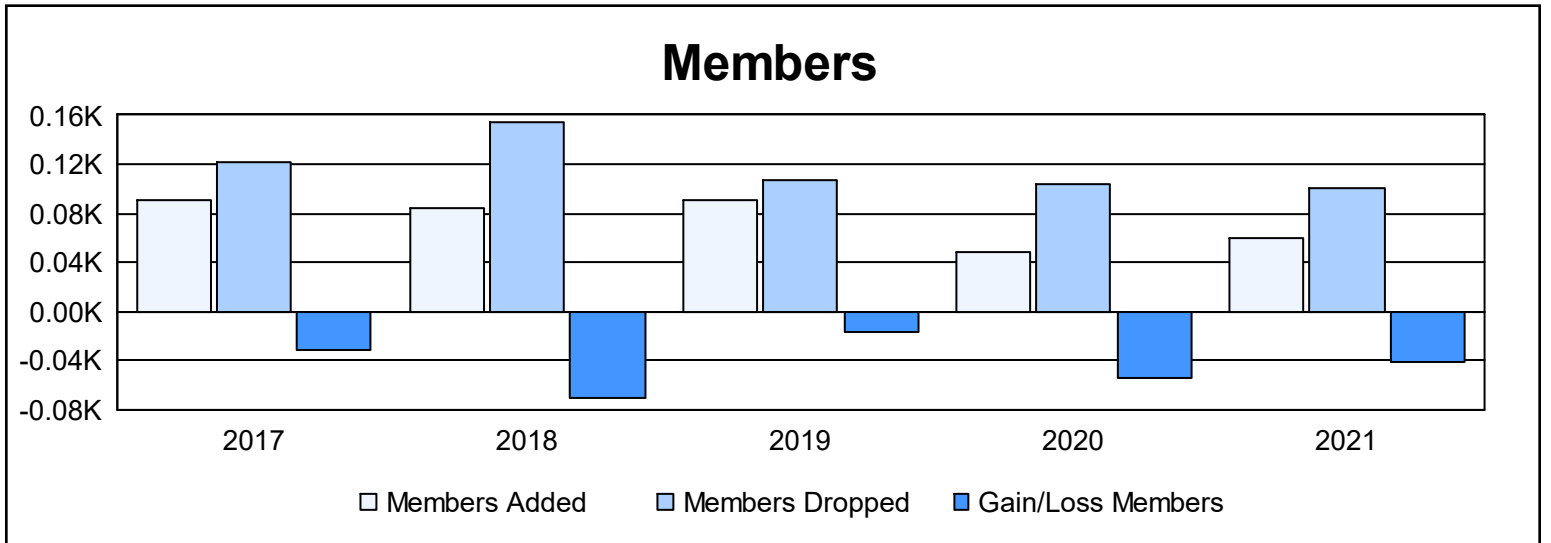

Year	New Clubs	Dropped Clubs	Gain/ Loss Clubs	New Members	Charter Members	Reinstate Members	Transfer Members	Total Member Added	Total Members Dropped	Gain/ Loss Members
2016-2017	0	0	0	79	0	5	6	90	122	-32
2017-2018	0	1	-1	74	1	6	3	84	154	-70
2018-2019	0	0	0	74	1	11	5	91	107	-16
2019-2020	0	2	-2	42	0	3	3	48	103	-55
2020-2021	0	1	-1	54	0	6	0	60	101	-41
<b>Average</b>	<b>0</b>	<b>1</b>	<b>-1</b>	<b>65</b>	<b>0</b>	<b>6</b>	<b>3</b>	<b>75</b>	<b>117</b>	<b>-43</b>

### Membership Composition June 2021 Cumulative